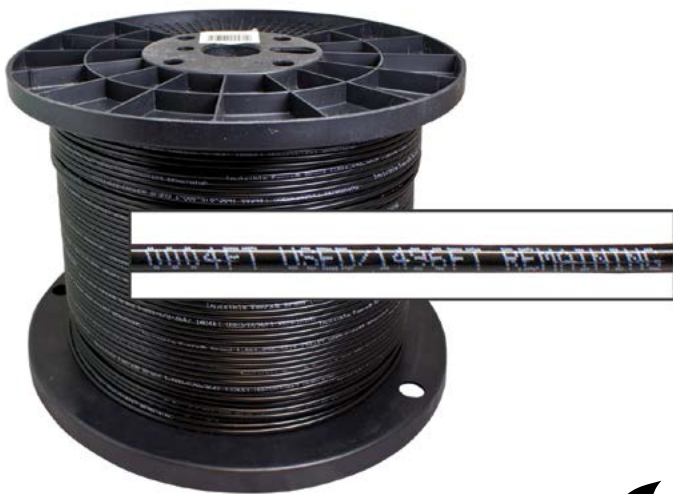

VERICOM[®]

PET CONTAINMENT WIRE

Your Solution For Pet Containment Wiring.

Invisible Fence® Approved

Be confident in the quality of our pet containment wire as it is approved for use in Invisible Fence® Brand systems.

Footage Markers

Determine what is used and what is remaining on the spool with easy-to-read footage markers on all of our perimeter wire.

Heavy Duty Reel And Jacket Design

Reels compatible with common trenchers and fitted with jackets suited for direct burial in the harshest of outdoor environments.